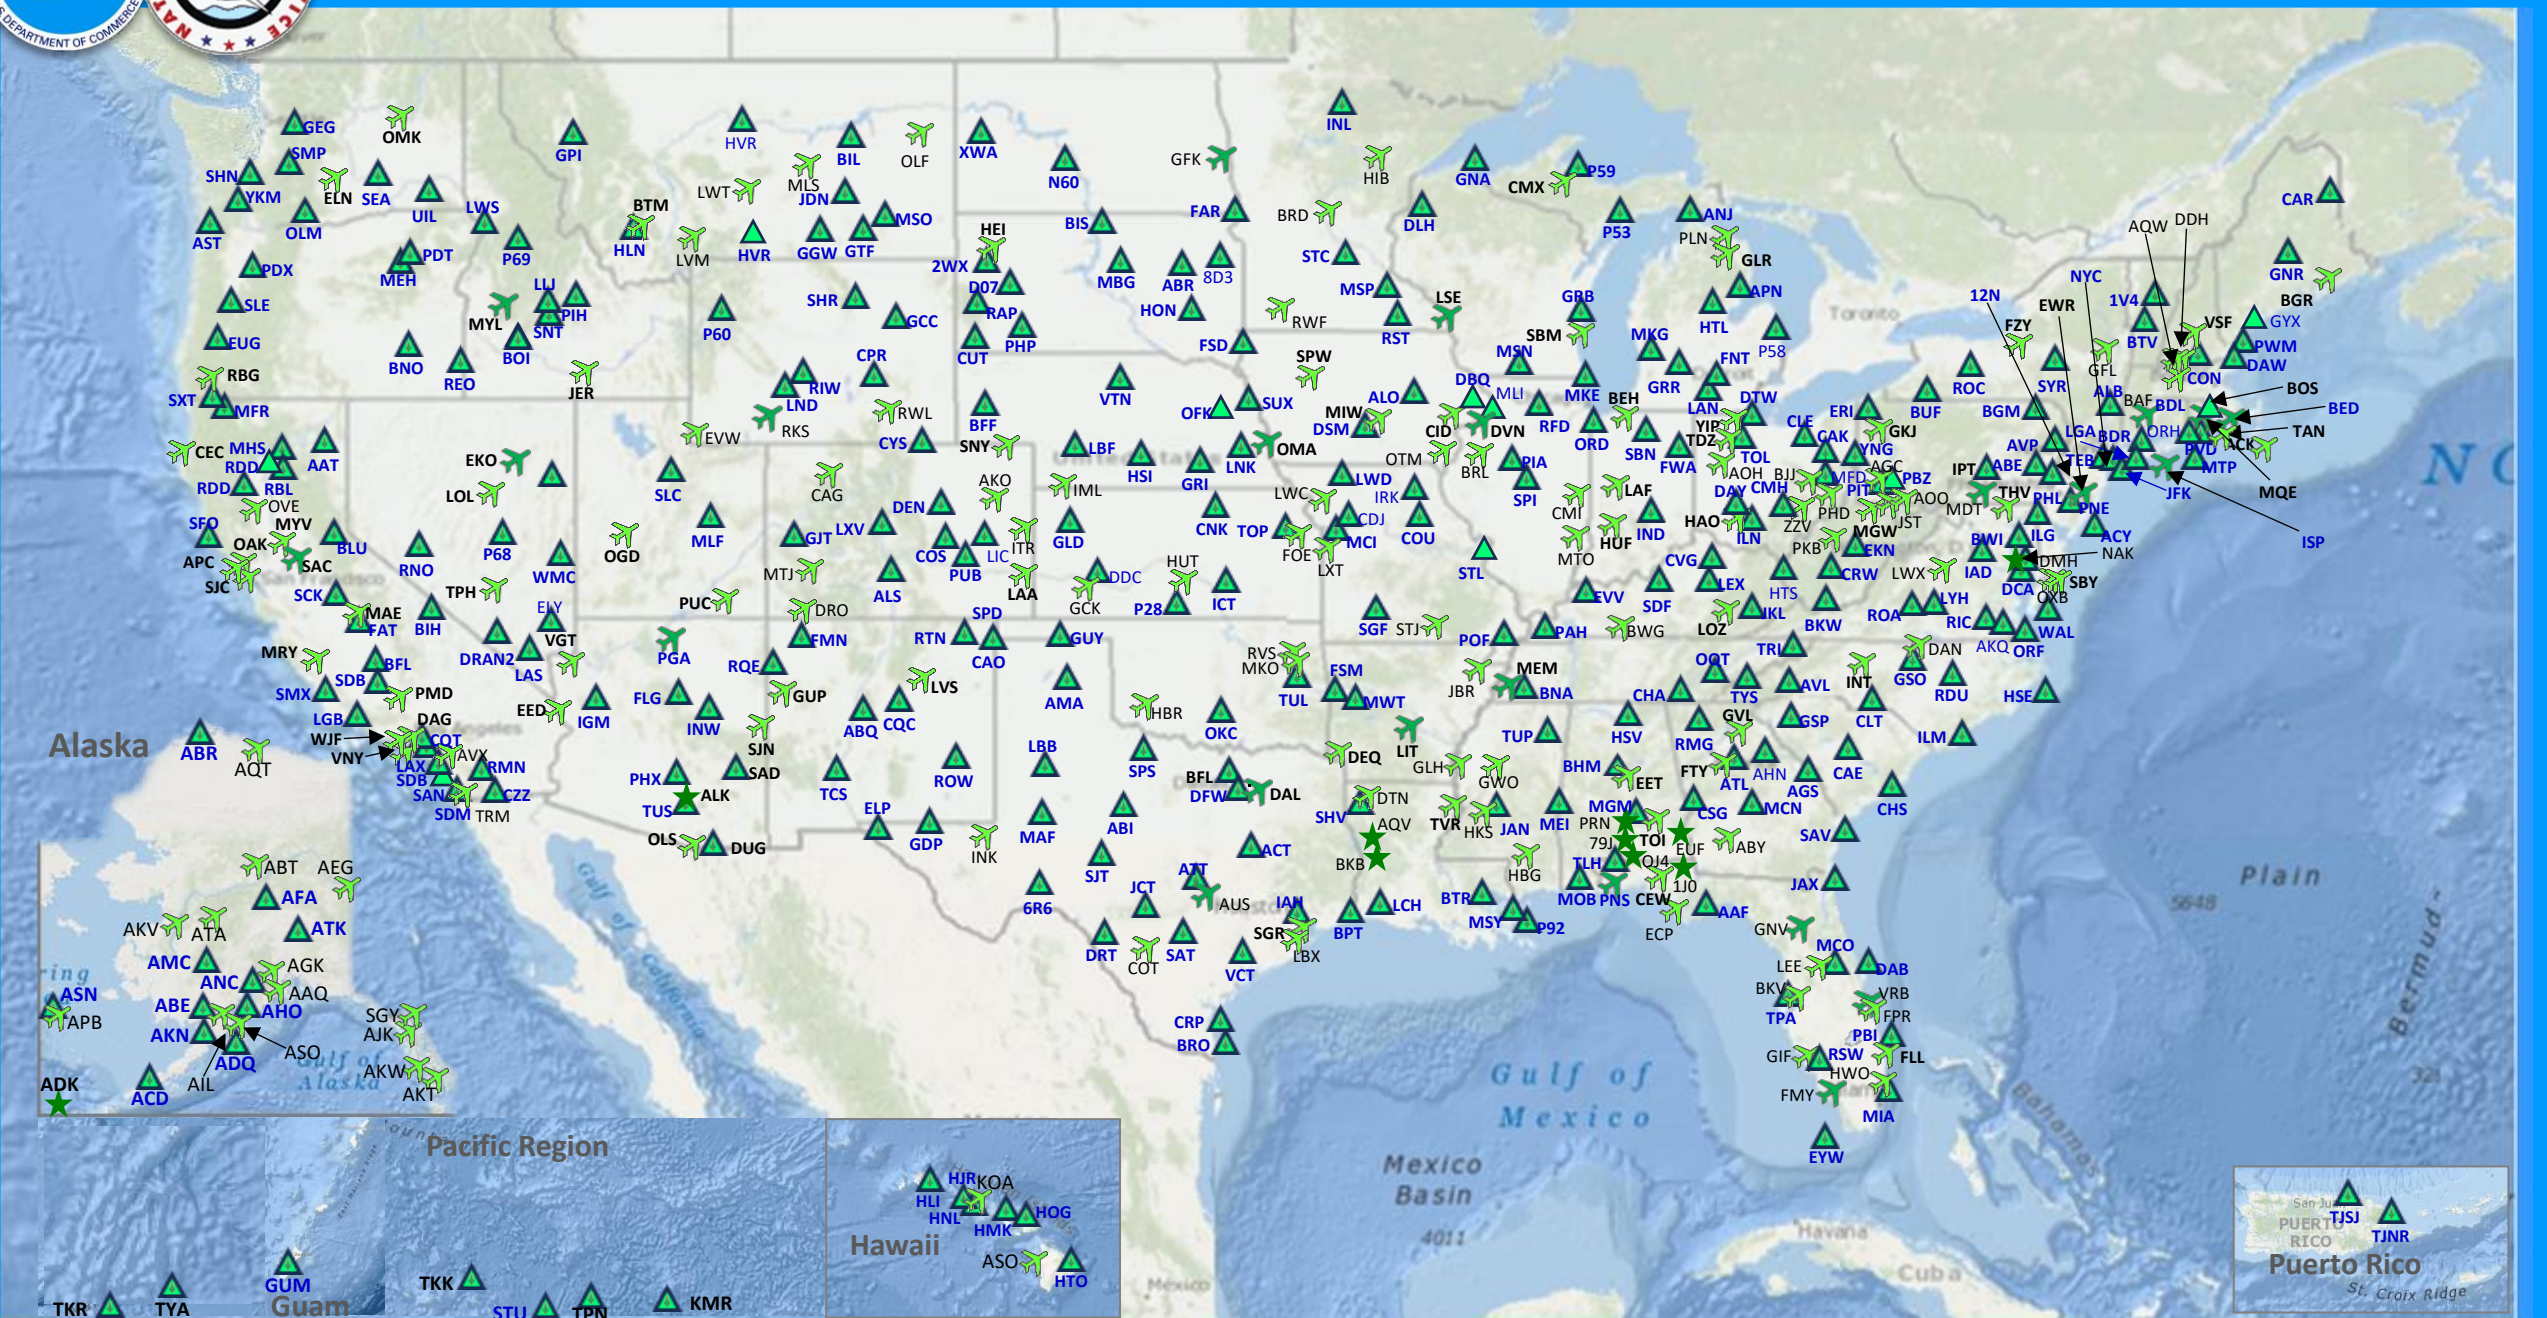

# ASOS Observations Map

METAR Data Source: Provided courtesy of the NWS Aviation Weather Center

Alaska

AKV ATA  
AMC ANC  
ABE AAG  
AKN AAO  
ADQ ASO  
AIL AKW  
AKT

TKR TYA  
GUM  
TKK  
STU TPN  
KMR

HIR KOA  
HLI HNL  
HOG  
HMK  
ASO  
HTO

San Juan  
TJSJ  
PUEERTO RICO  
TJNR  
Puerto Rico  
St. Croix Ridge